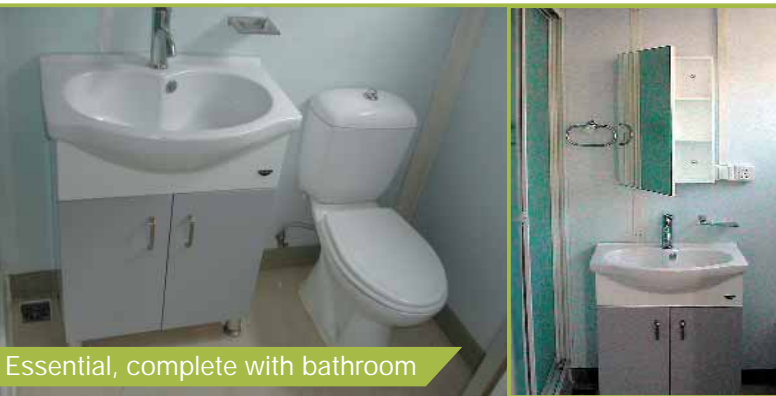

Essential 8' x 40'

Disaster Proof: withstands Cat 5 winds

The Essential Series has everything the Genesis has, plus a complete bathroom, ideal for an office, temporary housing, or many other uses. Standard features include bathroom (with shower, toilet, sink), AC electrical system, telephone/internet connection, 2" rigid insulated finished walls and ceiling, windows, entrance door, finished linoleum/vinyl floor and utility room. Like all our portable buildings, the Essential provides great resistance to natural disasters.

Essential, complete with bathroom

Quality Guaranteed

All our multi-purpose portable buildings are manufactured from new, ISO standard steel containers and carry a 10 year structural warranty.

Standard Features

- Bathroom, with shower, toilet, sink, and plumbing for hot and cold water (water heater sold separately)
- AC electrical system, which includes breaker panel, six (6) fluorescent light fixtures, wall receptacles, wiring, etc (3 in Essential 20)
- Telephone and internet connection (wiring, telephone jacks)
- 2" rigid insulated finished walls and ceiling
- Six (6) windows which are 5mm thick and feature screens, blinds and removable metal window shutter. (3 in Essential 20)
- Entrance door with lock and keys
- Finished linoleum/vinyl floor
- Three-piece end door with utility room and shelf
- Ventilation fan with on/off switch
- Great resistance to natural disasters, including resistance to winds up to 100 mph (175 mph with anchoring)

Available Options

- Bedroom/office, which includes wall with locking door, closet with shelves and sliding closet doors
- Solar System, which includes 150 watt polycrystalline silicon solar panel, controller/regulator, six (6) 12 volt DC light fixtures, circuit breaker (3 in 20' unit), 12 volt DC adaptor plugs (to operate/recharge 12 volt DC electronic devices), eight (8) 12 volt (100 amp) maintenance-free batteries (4 in 20' unit)
- Decorative roof (complete) made of fiberglass, which ships inside the unit