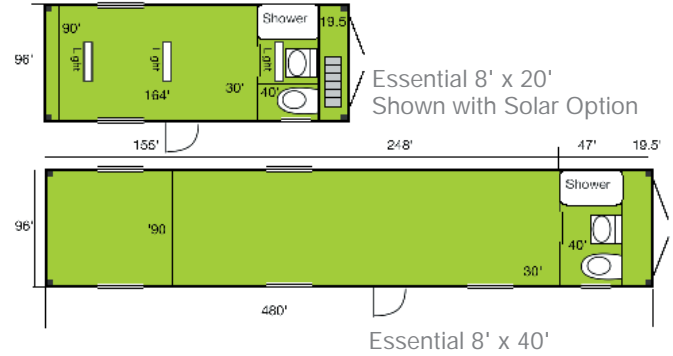

Standard Features

- Bathroom, with shower, toilet, sink, and plumbing for hot and cold water (water heater sold separately)
- AC electrical system, which includes breaker panel, six (6) fluorescent light fixtures, wall receptacles, wiring, etc (3 in Essential 20)
- Telephone and internet connection (wiring, telephone jacks)
- 2" rigid insulated finished walls and ceiling
- Six (6) windows which are 5mm thick and feature screens, blinds and removable metal window shutter. (3 in Essential 20)
- Entrance door with lock and keys
- Finished linoleum/vinyl floor
- Three-piece end door with utility room and shelf
- Ventilation fan with on/off switch
- Great resistance to natural disasters, including resistance to winds up to 100 mph (175 mph with anchoring)

Available Options

- Bedroom/office, which includes wall with locking door, closet with shelves and sliding closet doors
- Solar System, which includes 150 watt polycrystalline silicon solar panel, controller/regulator, six (6) 12 volt DC light fixtures, circuit breaker (3 in 20' unit), 12 volt DC adaptor plugs (to operate/recharge 12 volt DC electronic devices), eight (8) 12 volt (100 amp) maintenance-free batteries (4 in 20' unit)
- Decorative roof (complete) made of fiberglass, which ships inside the unit